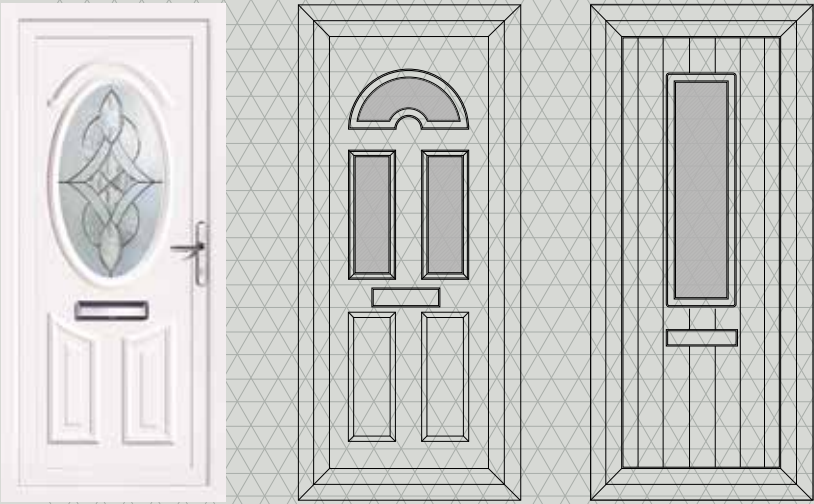

Crafted Precision

A collection of high-quality PVCu doors individually designed and crafted for your home from Weathershield.

AUTHENTIC PRODUCT

AUTHENTIC PRODUCT

PVCu Collection

Door Styles

Introducing our collection of high quality PVCu doors, individually created to help you choose the perfect door for your home.